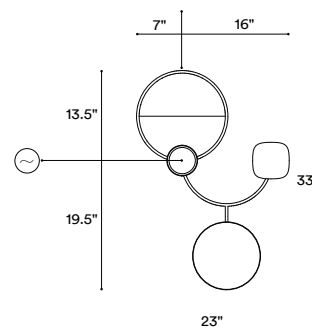

9 Watts
450 Lumens

Finish

Brushed Brass

GLCW01-L1-BR

GLCW02

Lamp Dimensions
W23" x H33" x D3.5"

Weight incl. canopy
~10 lbs.

13.5 Watts
670 Lumens

GLCW03

Lamp Dimensions
W14" x H15.5" x D3.5"

Weight incl. canopy
~9 lbs.

13.5 Watts
670 Lumens

Murano Glass Colour

Finish

Emerald

Brushed Brass

GLCW05

Lamp Dimensions
W16" x H22" x D3.5"

Weight incl. canopy
~8 lbs.

9 Watts
450 Lumens

Finish

Brushed Brass

GLCW05-L1-BR

GLCW06

Lamp Dimensions
W18" x H21.5" x D3.5"

Weight incl. canopy
~10 lbs.

18 Watts
900 Lumens

Murano Glass Colour

Finish

Emerald

Brushed Brass

GLCW06-L1-BREM