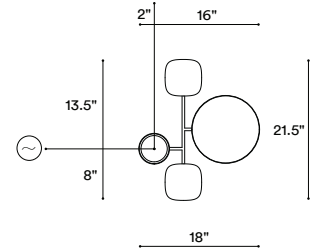

GLCW05

Lamp Dimensions
W16" x H22" x D3.5"

Weight incl. canopy
~8 lbs.

9 Watts
450 Lumens

Finish

Brushed Brass

GLCW05-L1-BR

GLCW06

Lamp Dimensions
W18" x H21.5" x D3.5"

Weight incl. canopy
~10 lbs.

18 Watts
900 Lumens

Murano Glass Colour

Finish

Emerald

Brushed Brass

GLCW06-L1-BREM

Taupe

Brushed Brass

GLCW06-L1-BRTP

*UL approved only for phasecut dimmable option

GLCW07

Lamp Dimensions
W5" x H16" x D3.5"

Weight incl. canopy
~7 lbs.

9 Watts
450 Lumens

Lamp Dimensions
W14" x D5" x H25"

Weight incl. canopy
~10 lbs.

9 Watts
450 Lumens

Murano Glass Colour

Brass Finish

Emerald

Brushed Brass

GLCW10-L1-BREM