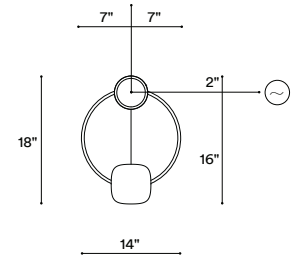

GLCW09

Lamp Dimensions
W14" x D5" x H18"

Weight incl. canopy
~8 lbs.

9 Watts
450 Lumens

Murano Glass Colour

Brass Finish

Emerald

Brushed Brass

GLCW09-L1-BREM

Taupe

Brushed Brass

GLCW09-L1-BRETP