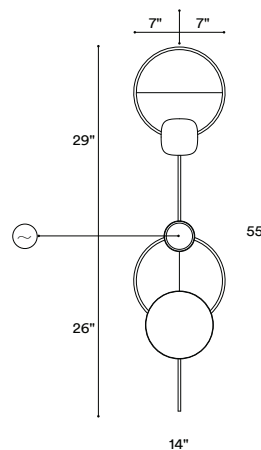

GLCW03

Lamp Dimensions
W14" x H15.5" x D3.5"

Weight incl. canopy
~9 lbs.

13.5 Watts
670 Lumens

Murano Glass Colour

Finish

Emerald

Brushed Brass

GLCW03-L1-BREM

Taupe

Brushed Brass

GLCW03-L1-BRTP

GLCW04

Lamp Dimensions
W14" x H55" x D3.5"

Weight incl. canopy
~13.5 lbs.

13.5 Watts
670 Lumens

GLCW05

Lamp Dimensions
W16" x H22" x D3.5"

Weight incl. canopy
~8 lbs.

9 Watts
450 Lumens

Finish

Brushed Brass

GLCW05-L1-BR

GLCW06

Lamp Dimensions
W18" x H21.5" x D3.5"

Weight incl. canopy
~10 lbs.

18 Watts
900 Lumens

Murano Glass Colour

Finish

Emerald

Brushed Brass

GLCW06-L1-BREM