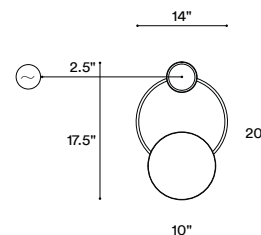

Power Input
110-120V 50-60Hz

Standard built-in phasecut dimmable driver included.

General Notes on Page 188

[Further driver options on the following page.](#)

GLCW01

Lamp Dimensions
W14" x H20" x D3.5"

Weight incl. canopy
~8 lbs.

9 Watts
450 Lumens

Finish

Brushed Brass

GLCW01-L1-BR

GLCW02

Lamp Dimensions
W23" x H33" x D3.5"

Weight incl. canopy
~10 lbs.

13.5 Watts
670 Lumens

GLCW03

Lamp Dimensions
W14" x H15.5" x D3.5"

Weight incl. canopy
~9 lbs.

13.5 Watts
670 Lumens

Murano Glass Colour

Finish

Emerald

Brushed Brass

Lamp Dimensions
W18" x H21.5" x D3.5"

Weight incl. canopy
~10 lbs.

18 Watts
900 Lumens

Murano Glass Colour

Finish

Emerald

Brushed Brass

GLCW06-L1-BREM