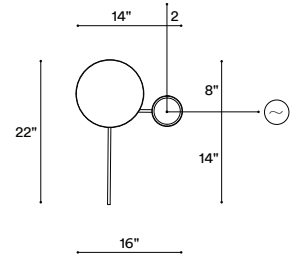

GLCW03

Lamp Dimensions
W14" x H15.5" x D3.5"

Weight incl. canopy
~9 lbs.

13.5 Watts
670 Lumens

Murano Glass Colour

Finish

Emerald

Brushed Brass

GLCW03-L1-BREM

Taupe

Brushed Brass

GLCW03-L1-BRTP

GLCW04

Lamp Dimensions
W14" x H55" x D3.5"

Weight incl. canopy
~13.5 lbs.

13.5 Watts
670 Lumens

GLCW05

Lamp Dimensions
W16" x H22" x D3.5"

Weight incl. canopy
~8 lbs.

9 Watts
450 Lumens

Finish

Brushed Brass

GLCW05-L1-BR

GLCW06

Lamp Dimensions
W18" x H21.5" x D3.5"

Weight incl. canopy
~10 lbs.

18 Watts
900 Lumens

Murano Glass Colour

Finish

Emerald

Brushed Brass

GLCW06-L1-BREM