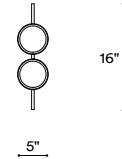

GLCW05

Lamp Dimensions
W16" x H22" x D3.5"

Weight incl. canopy
~8 lbs.

9 Watts
450 Lumens

Finish

Brushed Brass

GLCW05-L1-BR

GLCW06

Lamp Dimensions
W18" x H21.5" x D3.5"

Weight incl. canopy
~10 lbs.

18 Watts
900 Lumens

Murano Glass Colour

Finish

Emerald

Brushed Brass

GLCW06-L1-BREM

Taupe

Brushed Brass

GLCW06-L1-BRTP

*UL approved only for phasecut dimmable option

GLCW07

Lamp Dimensions
W5" x H16" x D3.5"

Weight incl. canopy
~7 lbs.

9 Watts
450 Lumens

Finish

Brushed Brass

GLCW07-L1-BR

GLCW09

Lamp Dimensions
W14" x D5" x H18"

Weight incl. canopy
~8 lbs.

9 Watts
450 Lumens

Murano Glass Colour