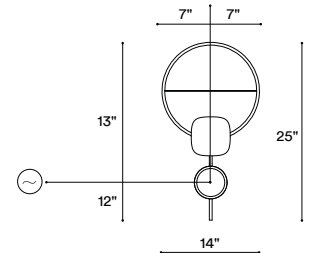

Lamp Dimensions
W18" x H21.5" x D3.5"

Weight incl. canopy
~10 lbs.

18 Watts
900 Lumens

Murano Glass Colour

Finish

Emerald

Brushed Brass

GLCW06-L1-BREM

Finish

Brushed Brass

GLCW07-L1-BR

GLCW09

Lamp Dimensions
W14" x D5" x H18"

Weight incl. canopy
~8 lbs.

9 Watts
450 Lumens

Murano Glass Colour

Lamp Dimensions
W14" x D5" x H25"

Weight incl. canopy
~10 lbs.

9 Watts
450 Lumens

Murano Glass Colour

Brass Finish

Emerald

Brushed Brass

GLCW10-L1-BREM

Taupe

Brushed Brass

GLCW10-L1-BRETP

GLCW11

Lamp Dimensions
W5.5" x D5" x H12"

Weight incl. canopy
~7 lbs.

9 Watts
450 Lumens

Murano Glass Colour