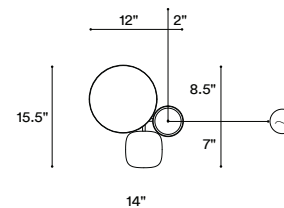

9 Watts
450 Lumens

Finish

Brushed Brass

GLCW01-L1-BR

GLCW02

Lamp Dimensions
W23" x H33" x D3.5"

Weight incl. canopy
~10 lbs.

13.5 Watts
670 Lumens

GLCW03

Lamp Dimensions
W14" x H15.5" x D3.5"

Weight incl. canopy
~9 lbs.

13.5 Watts
670 Lumens

Murano Glass Colour

Finish

Emerald

Brushed Brass

GLCW03-L1-BREM

Taupe

Brushed Brass

GLCW03-L1-BRTP

GLCW04

Lamp Dimensions
W14" x H55" x D3.5"

Weight incl. canopy
~13.5 lbs.

13.5 Watts
670 Lumens

Lamp Dimensions
W18" x H21.5" x D3.5"

Weight incl. canopy
~10 lbs.

18 Watts
900 Lumens

Murano Glass Colour

Finish

Emerald

Brushed Brass

GLCW06-L1-BREM